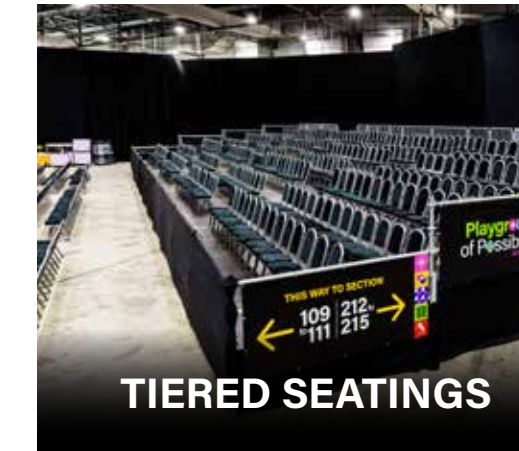

# Concert Hall Facilities

MAIN ENTRANCE

TICKETING & OFFICIAL MERCHANDISE BOOTHS

F&B KIOSKS

## CONCERT HALL

TIERED SEATINGS

FLOOR SEATINGS

MAIN STAGE

GREEN ROOMS

BACK OF HOUSE

# Standard Setup Floor Plan

**FULL HALL SEATING CAPACITY**  
**6,666**