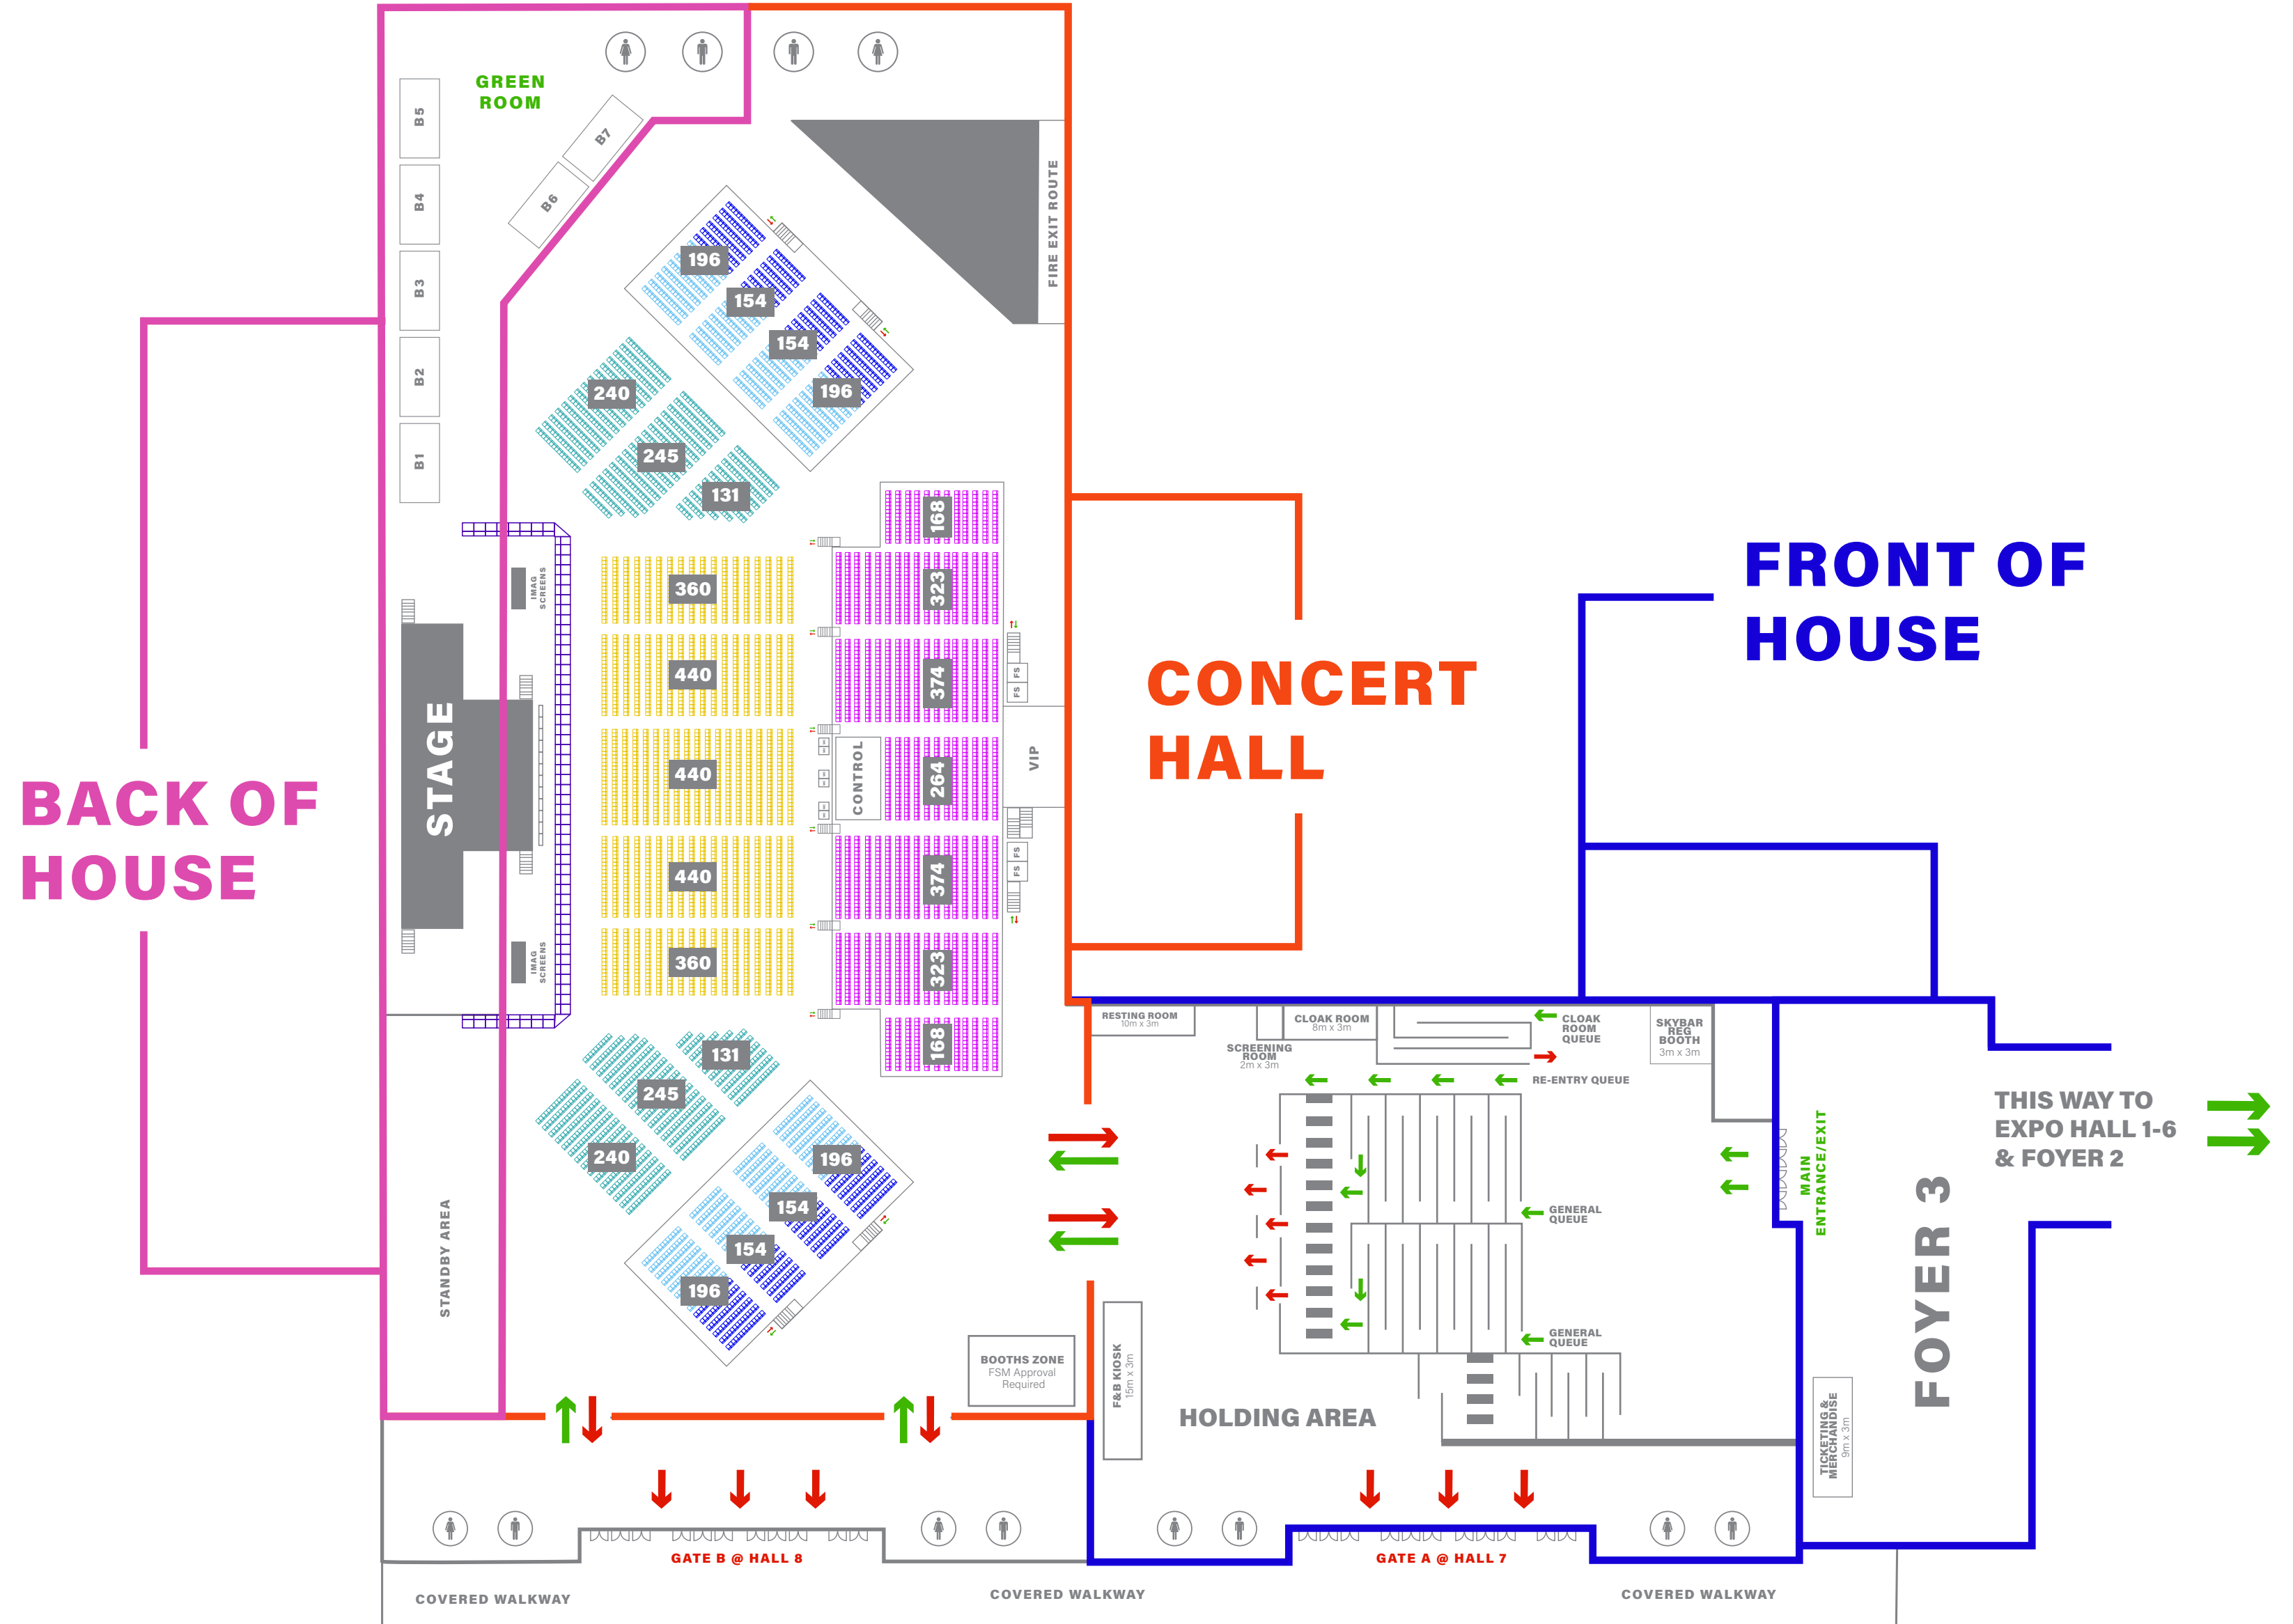

# Overall Floor Plan

# Concert Hall Facilities

MAIN ENTRANCE

TICKETING & OFFICIAL MERCHANDISE BOOTHS

F&B KIOSKS

## CONCERT HALL

TIERED SEATINGS

FLOOR SEATINGS

MAIN STAGE

GREEN ROOMS

BACK OF HOUSE

# Standard Setup Floor Plan

**FULL HALL SEATING CAPACITY**  
**6,666**