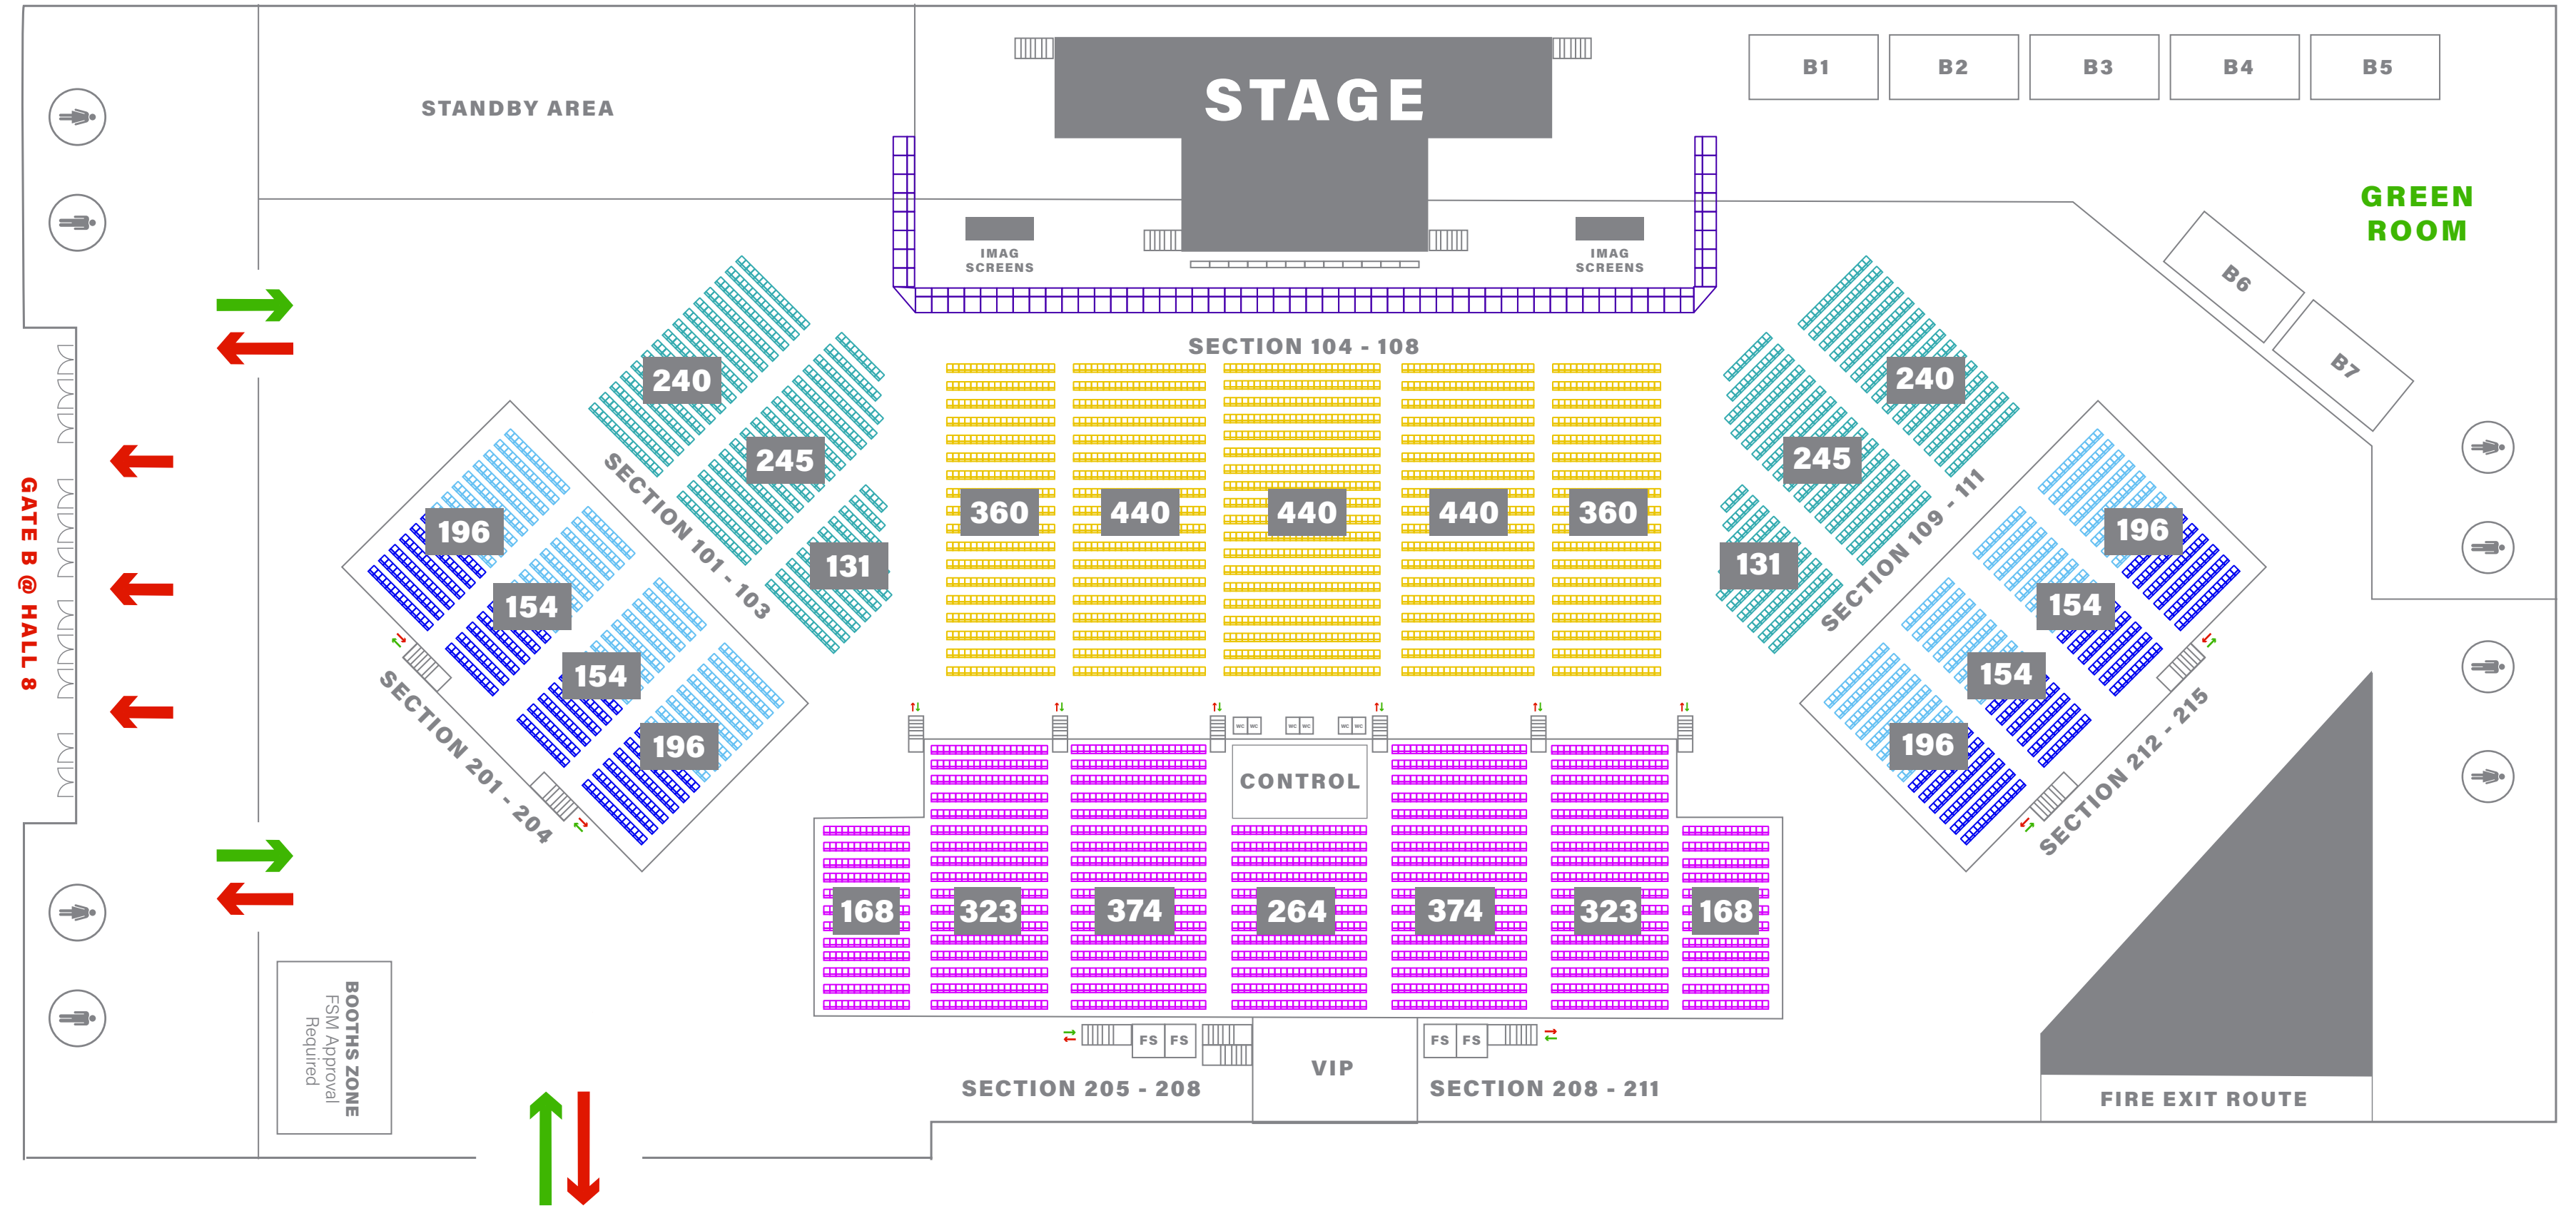

## CONCERT HALL

TIERED SEATINGS

FLOOR SEATINGS

MAIN STAGE

GREEN ROOMS

BACK OF HOUSE

# Standard Setup Floor Plan

**FULL HALL SEATING CAPACITY**  
**6,666**