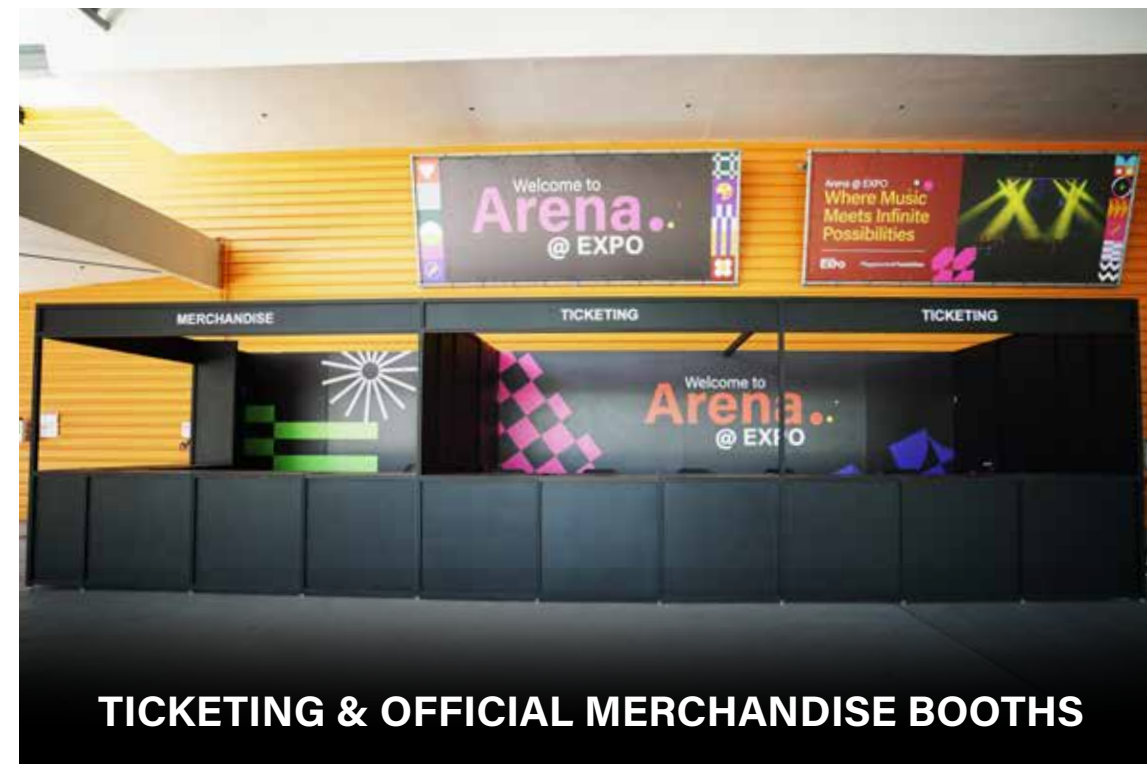

# Arena @ EXPO

Multi-purpose concert hall  
at Singapore EXPO.

SINGAPORE  
**EXPO**

In Partnership  
With

**Showtec**  
group

MULTI-PURPOSE  
CONCERT HALL

With a high-end AV system, this indoor arena is perfect for concerts and lifestyle events.

# Arena @ EXPO

**SETTING**  
**Plug & Play**  
*Concert hall*

**CAPACITY**  
**Up to 6,666**  
*Persons*

**STAGE**  
**Versatile**  
*Configurations*

**BOOKING FEE**  
**Fixed-Rate**  
*Basic Venue Rental*

## CONCERT HALL FACILITIES

# Concert Hall Facilities

MAIN ENTRANCE

TICKETING & OFFICIAL MERCHANDISE BOOTHS

F&B KIOSKS