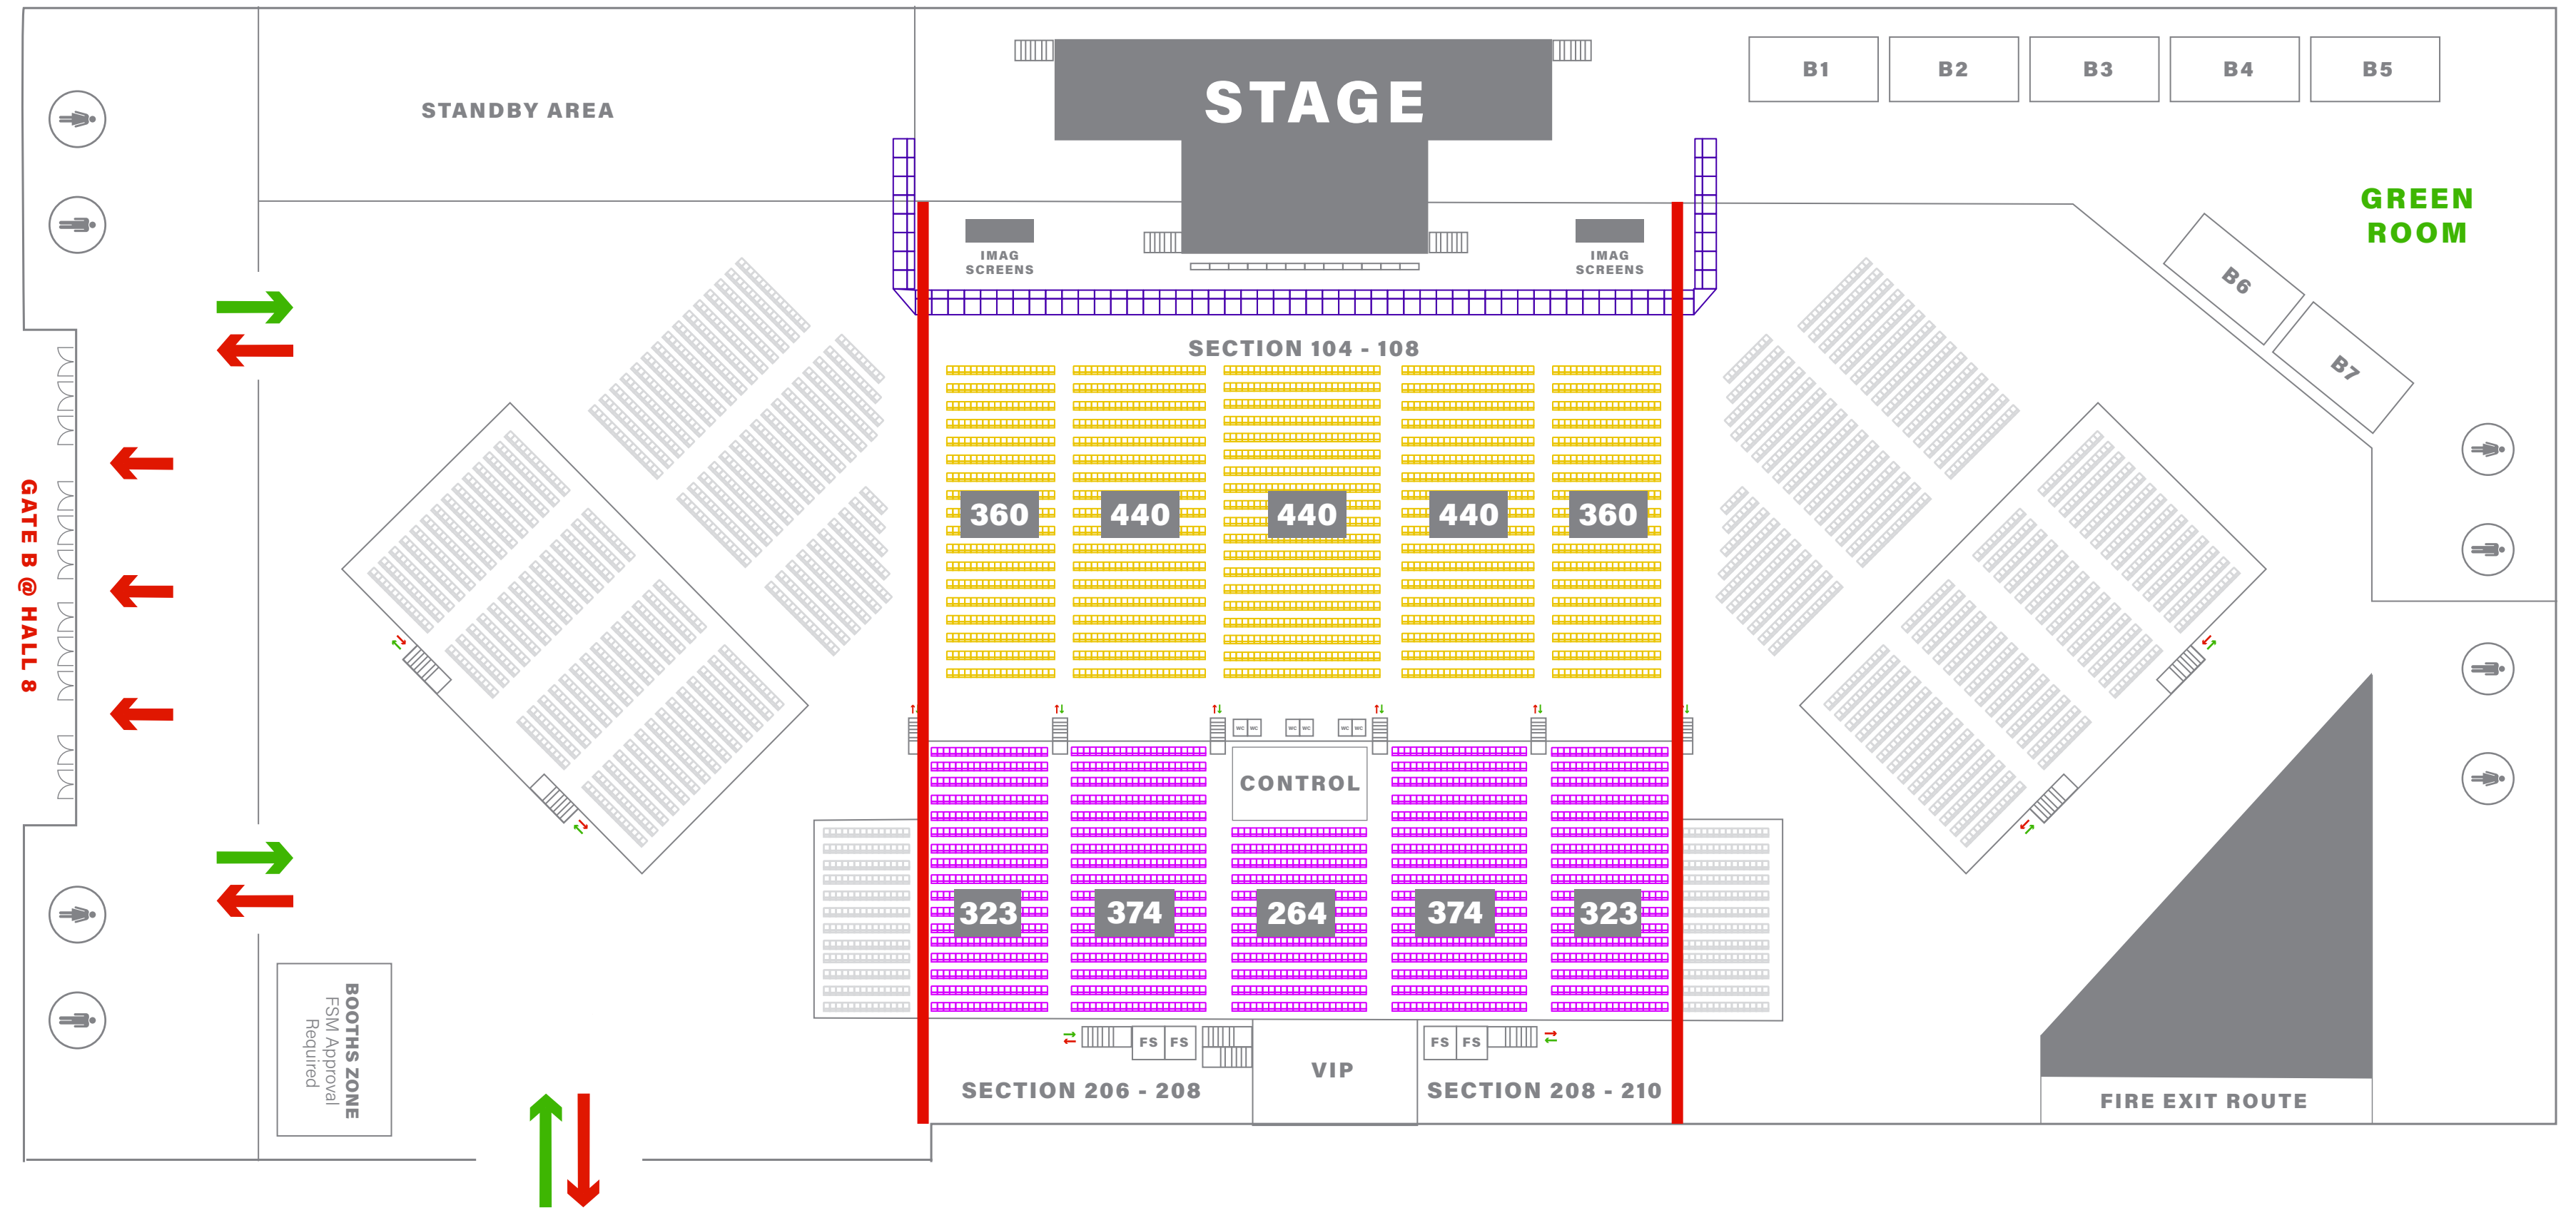

## CONCERT HALL

TIERED SEATINGS

FLOOR SEATINGS

MAIN STAGE

GREEN ROOMS

BACK OF HOUSE

# Standard Setup Floor Plan

**FULL HALL SEATING CAPACITY**  
**6,666**

# Half Hall Setup Floor Plan

**HALF HALL SEATING CAPACITY**

*without seats on left and right wings*

**3,698**

**THIS WAY TO HOLDING AREA @ HALL 7**

SINGAPORE EXPO