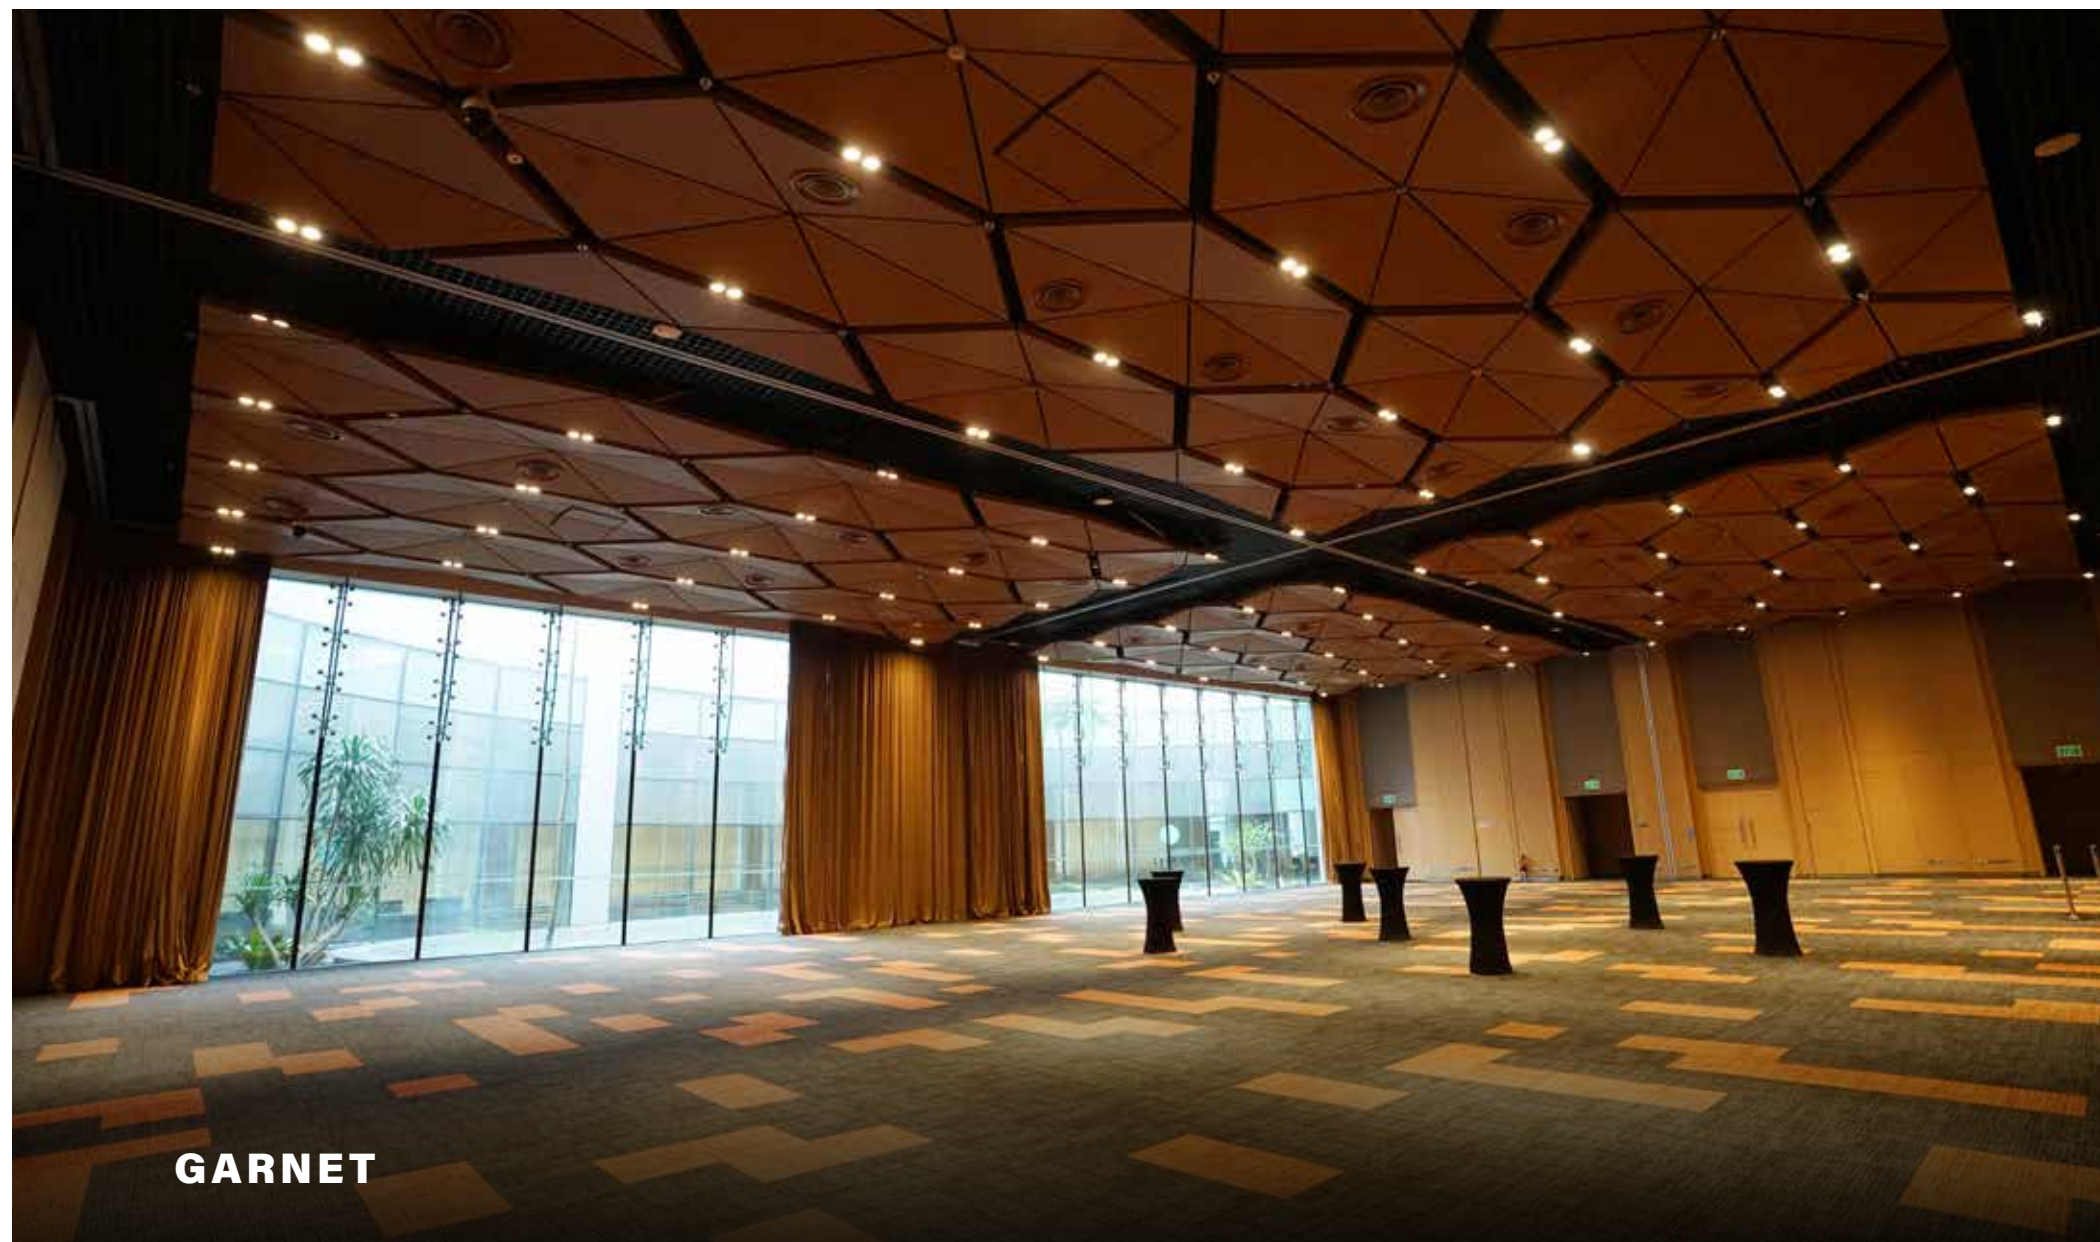

TEAM BUILDING PACKAGE

Your Ideal Team Building Space

Our versatile meeting rooms can accommodate teams of any size, be it 200 or 1,500. Complete with modern audio-visual, lighting and technical capabilities, and powered by high-performance WIFI, our spaces are tailored to meet your every need.

Through ample use of natural lighting and greenery, our spaces will surely add a touch of nature to your team building experience.