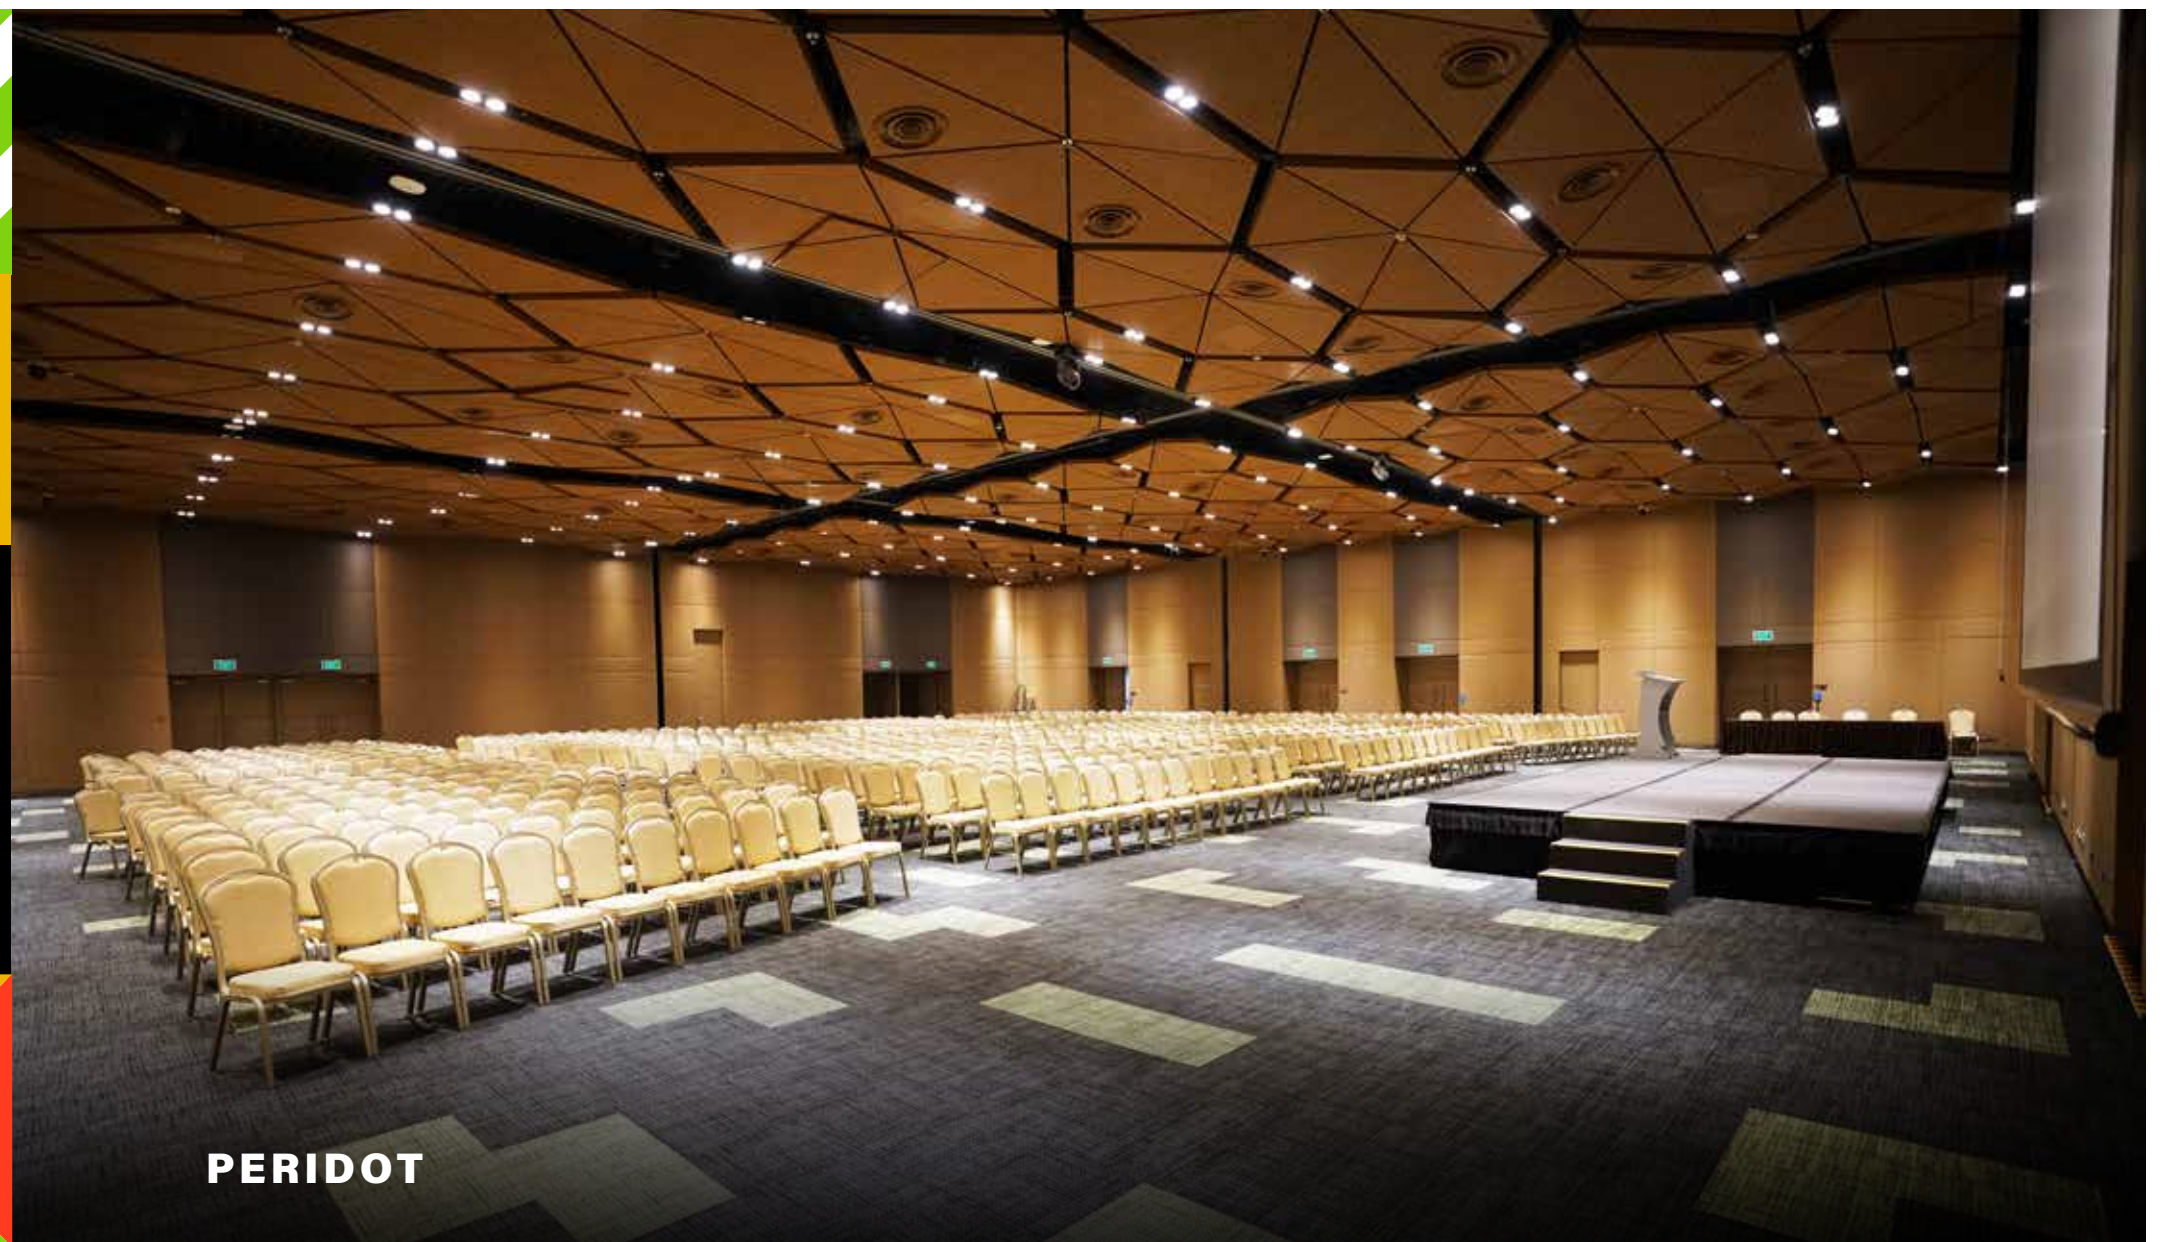

TEAM BUILDING PACKAGE

Your Ideal Team Building Space

Our versatile meeting rooms can accommodate teams of any size, be it 200 or 1,500. Complete with modern audio-visual, lighting and technical capabilities, and powered by high-performance WIFI, our spaces are tailored to meet your every need.

Through ample use of natural lighting and greenery, our spaces will surely add a touch of nature to your team building experience.