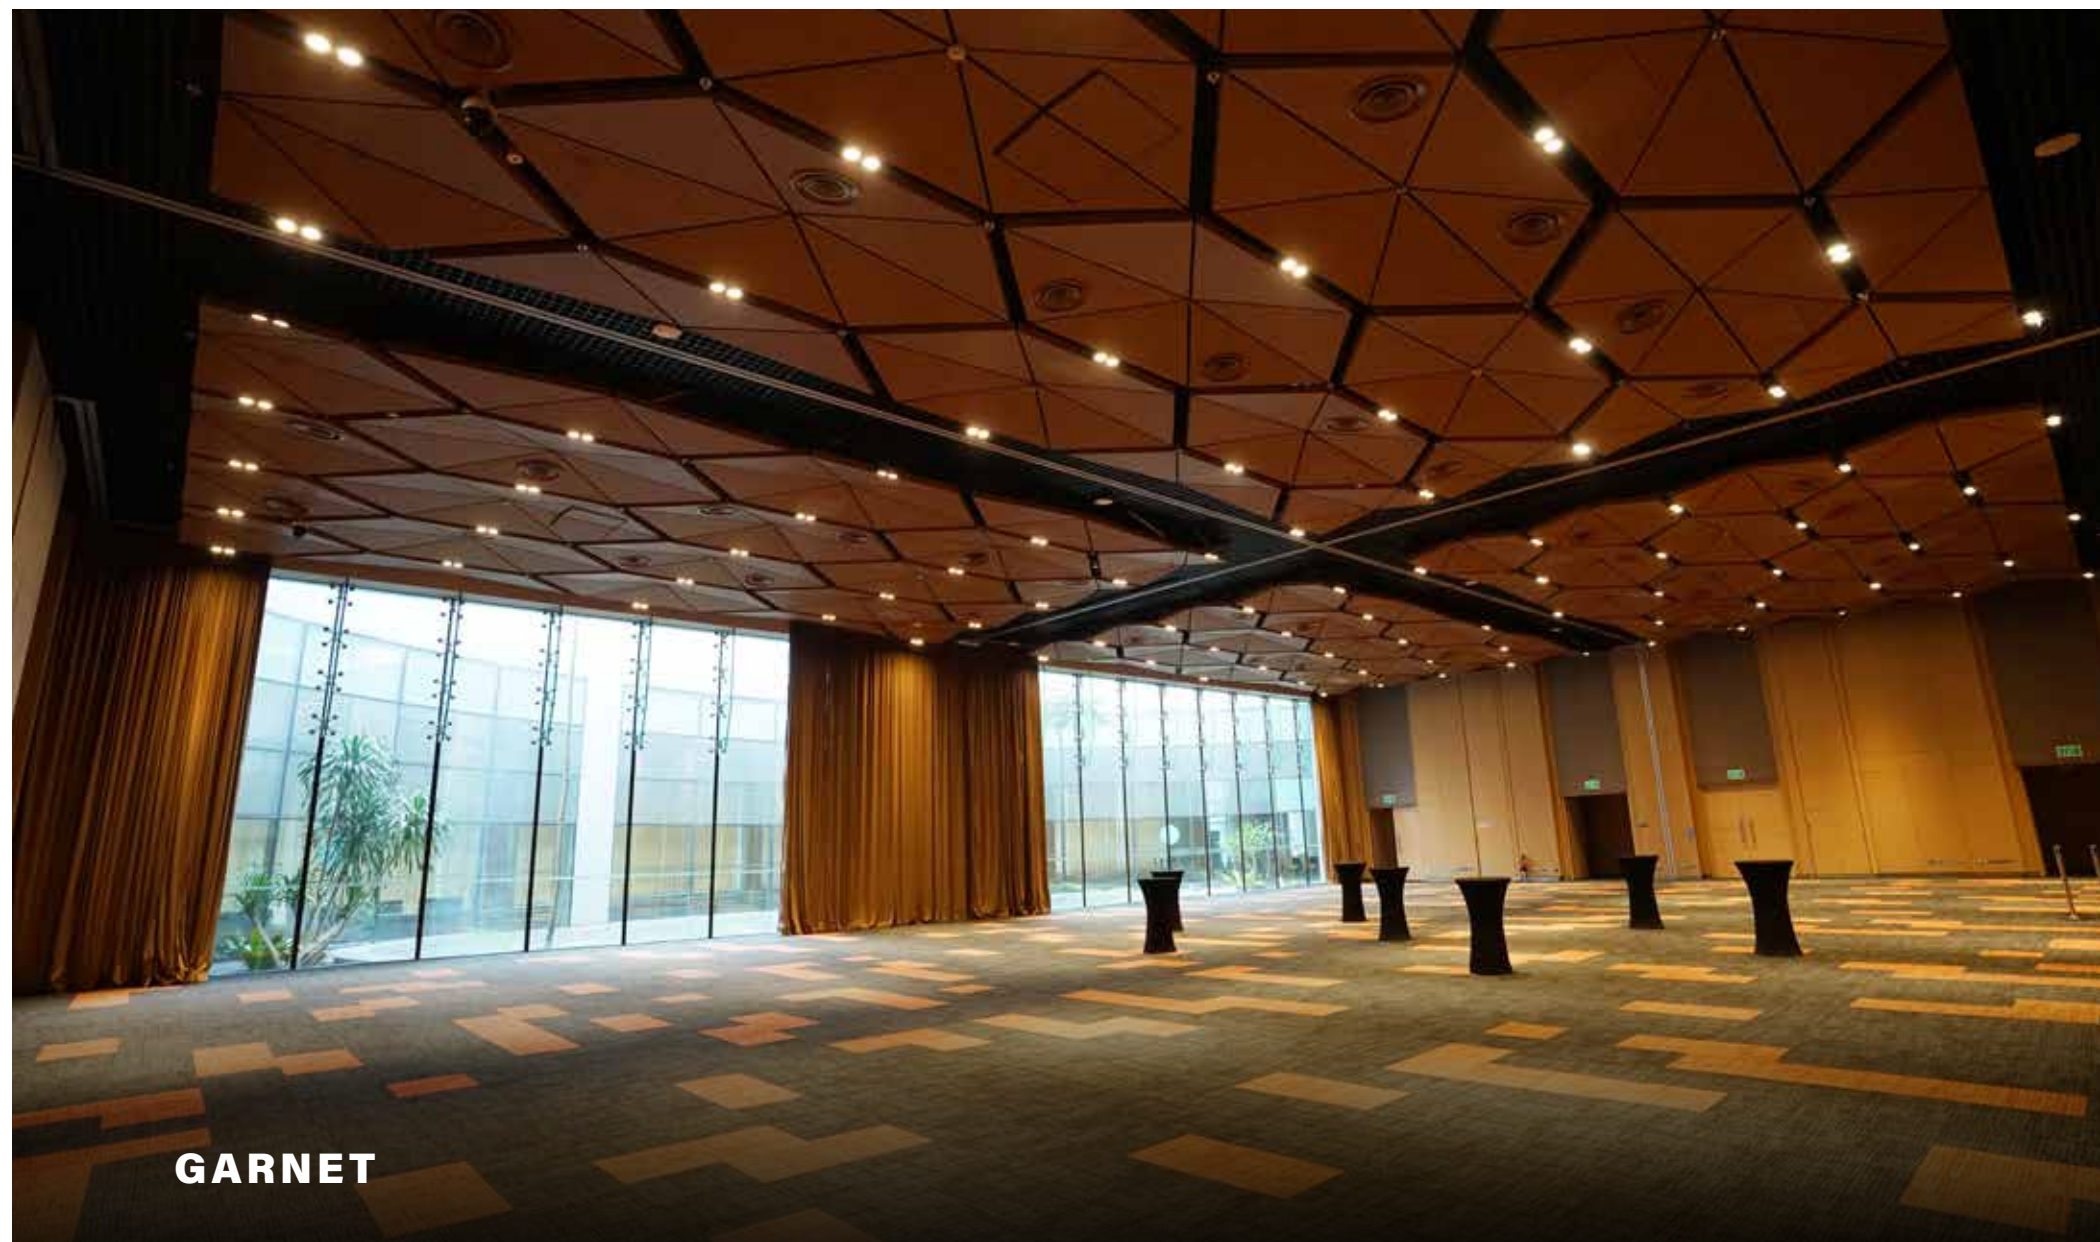

TOWNHALL PACKAGE

Your Ideal Townhall Space

Our versatile meeting rooms can accommodate teams of any size, be it 200 or 1,500. Complete with modern audio-visual, lighting and technical capabilities, and powered by high-performance WIFI, our spaces are tailored to meet your every need.

Through ample use of natural lighting and greenery, our spaces will surely add a touch of radiance to your next townhall meeting.