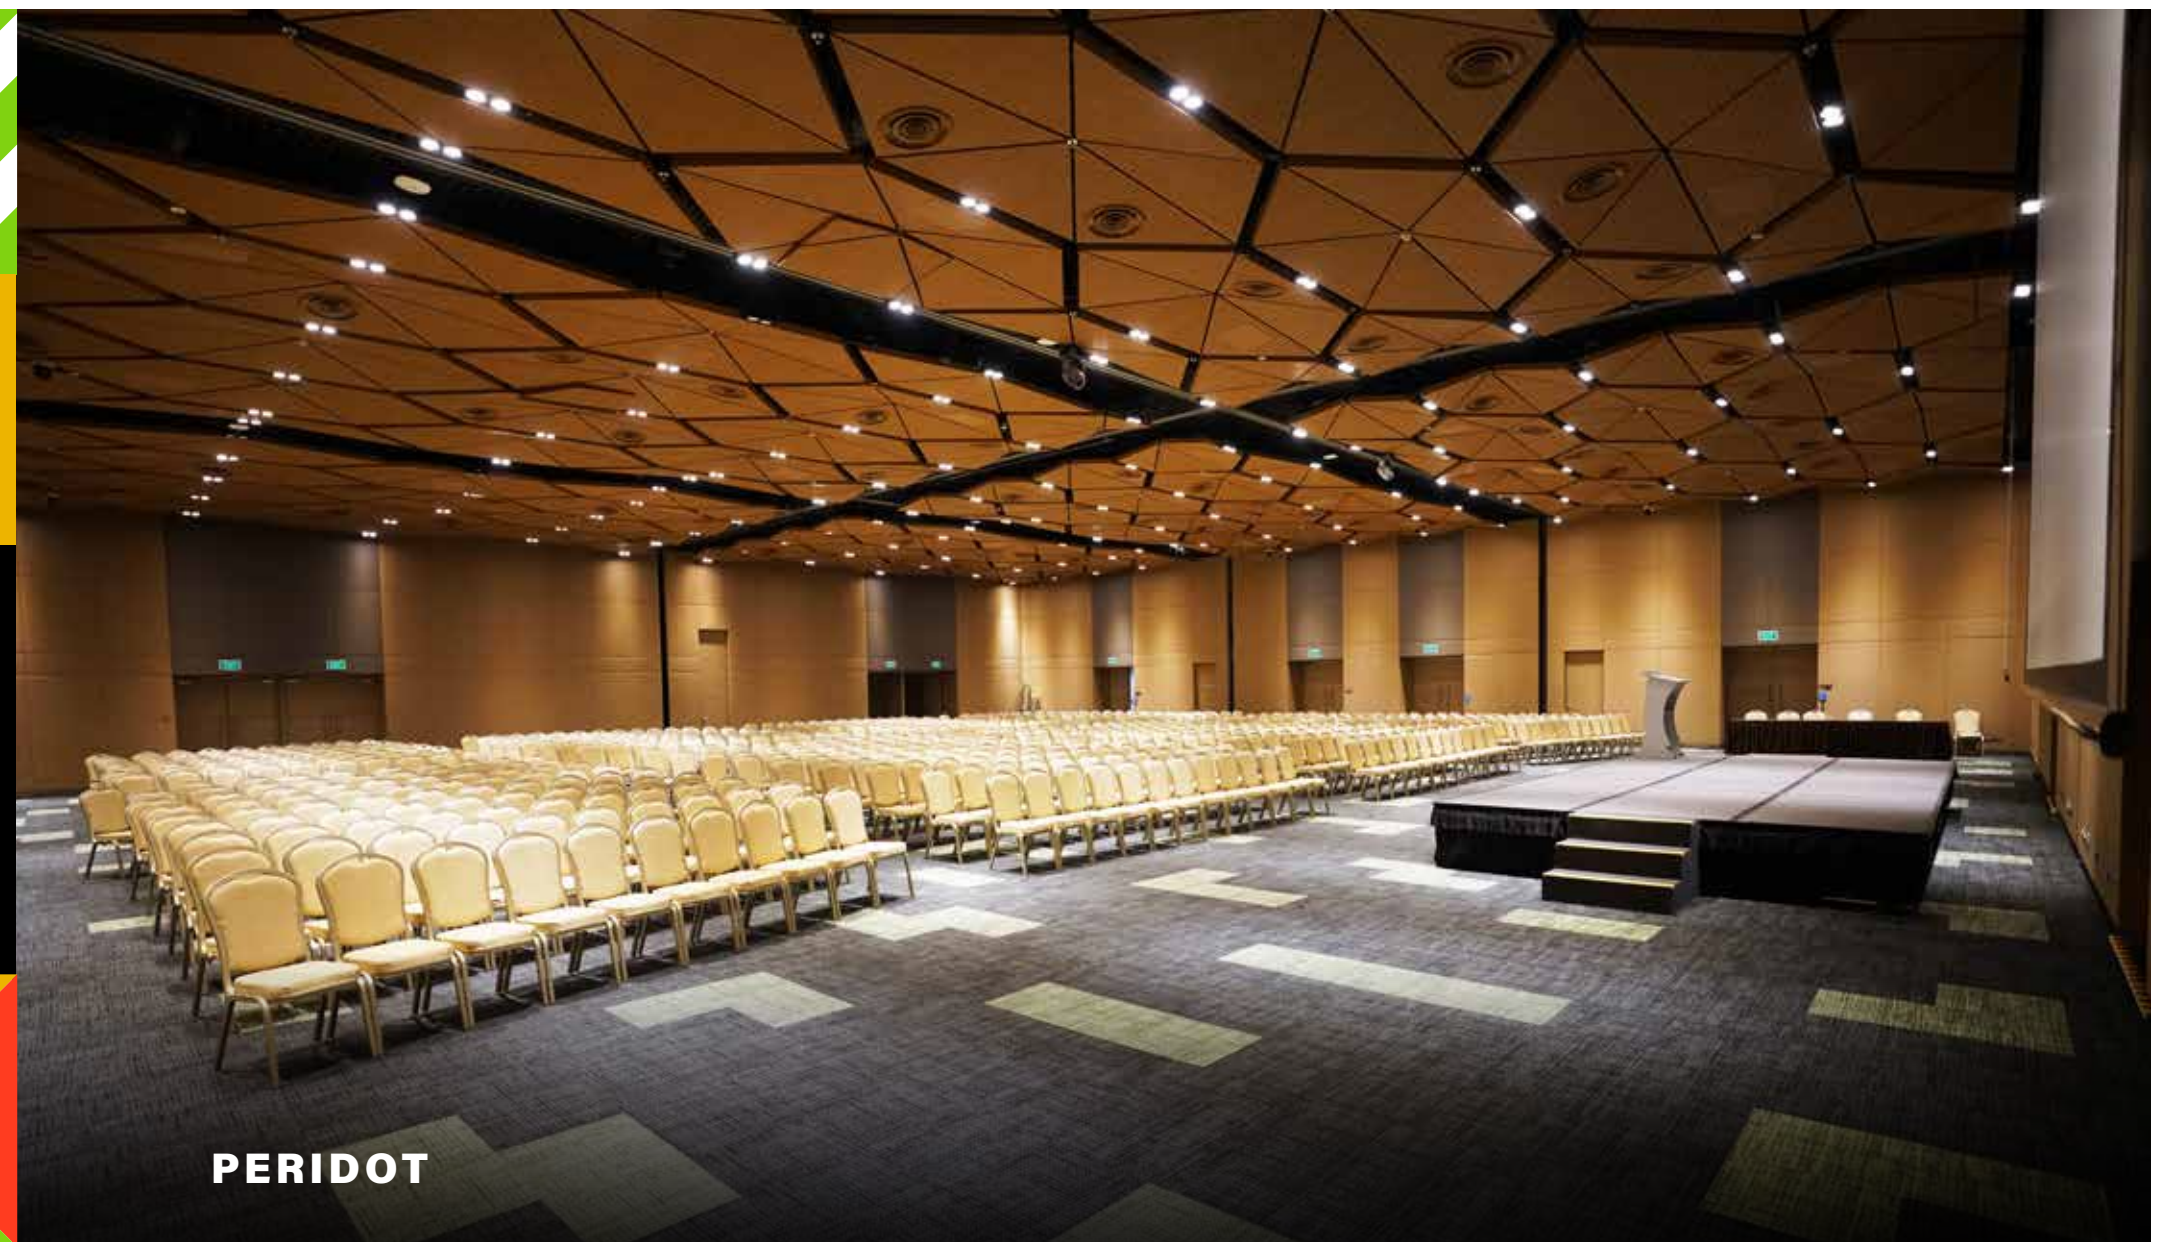

TOWNHALL PACKAGE

Your Ideal Townhall Space

Our versatile meeting rooms can accommodate teams of any size, be it 200 or 1,500. Complete with modern audio-visual, lighting and technical capabilities, and powered by high-performance WIFI, our spaces are tailored to meet your every need.

Through ample use of natural lighting and greenery, our spaces will surely add a touch of radiance to your next townhall meeting.