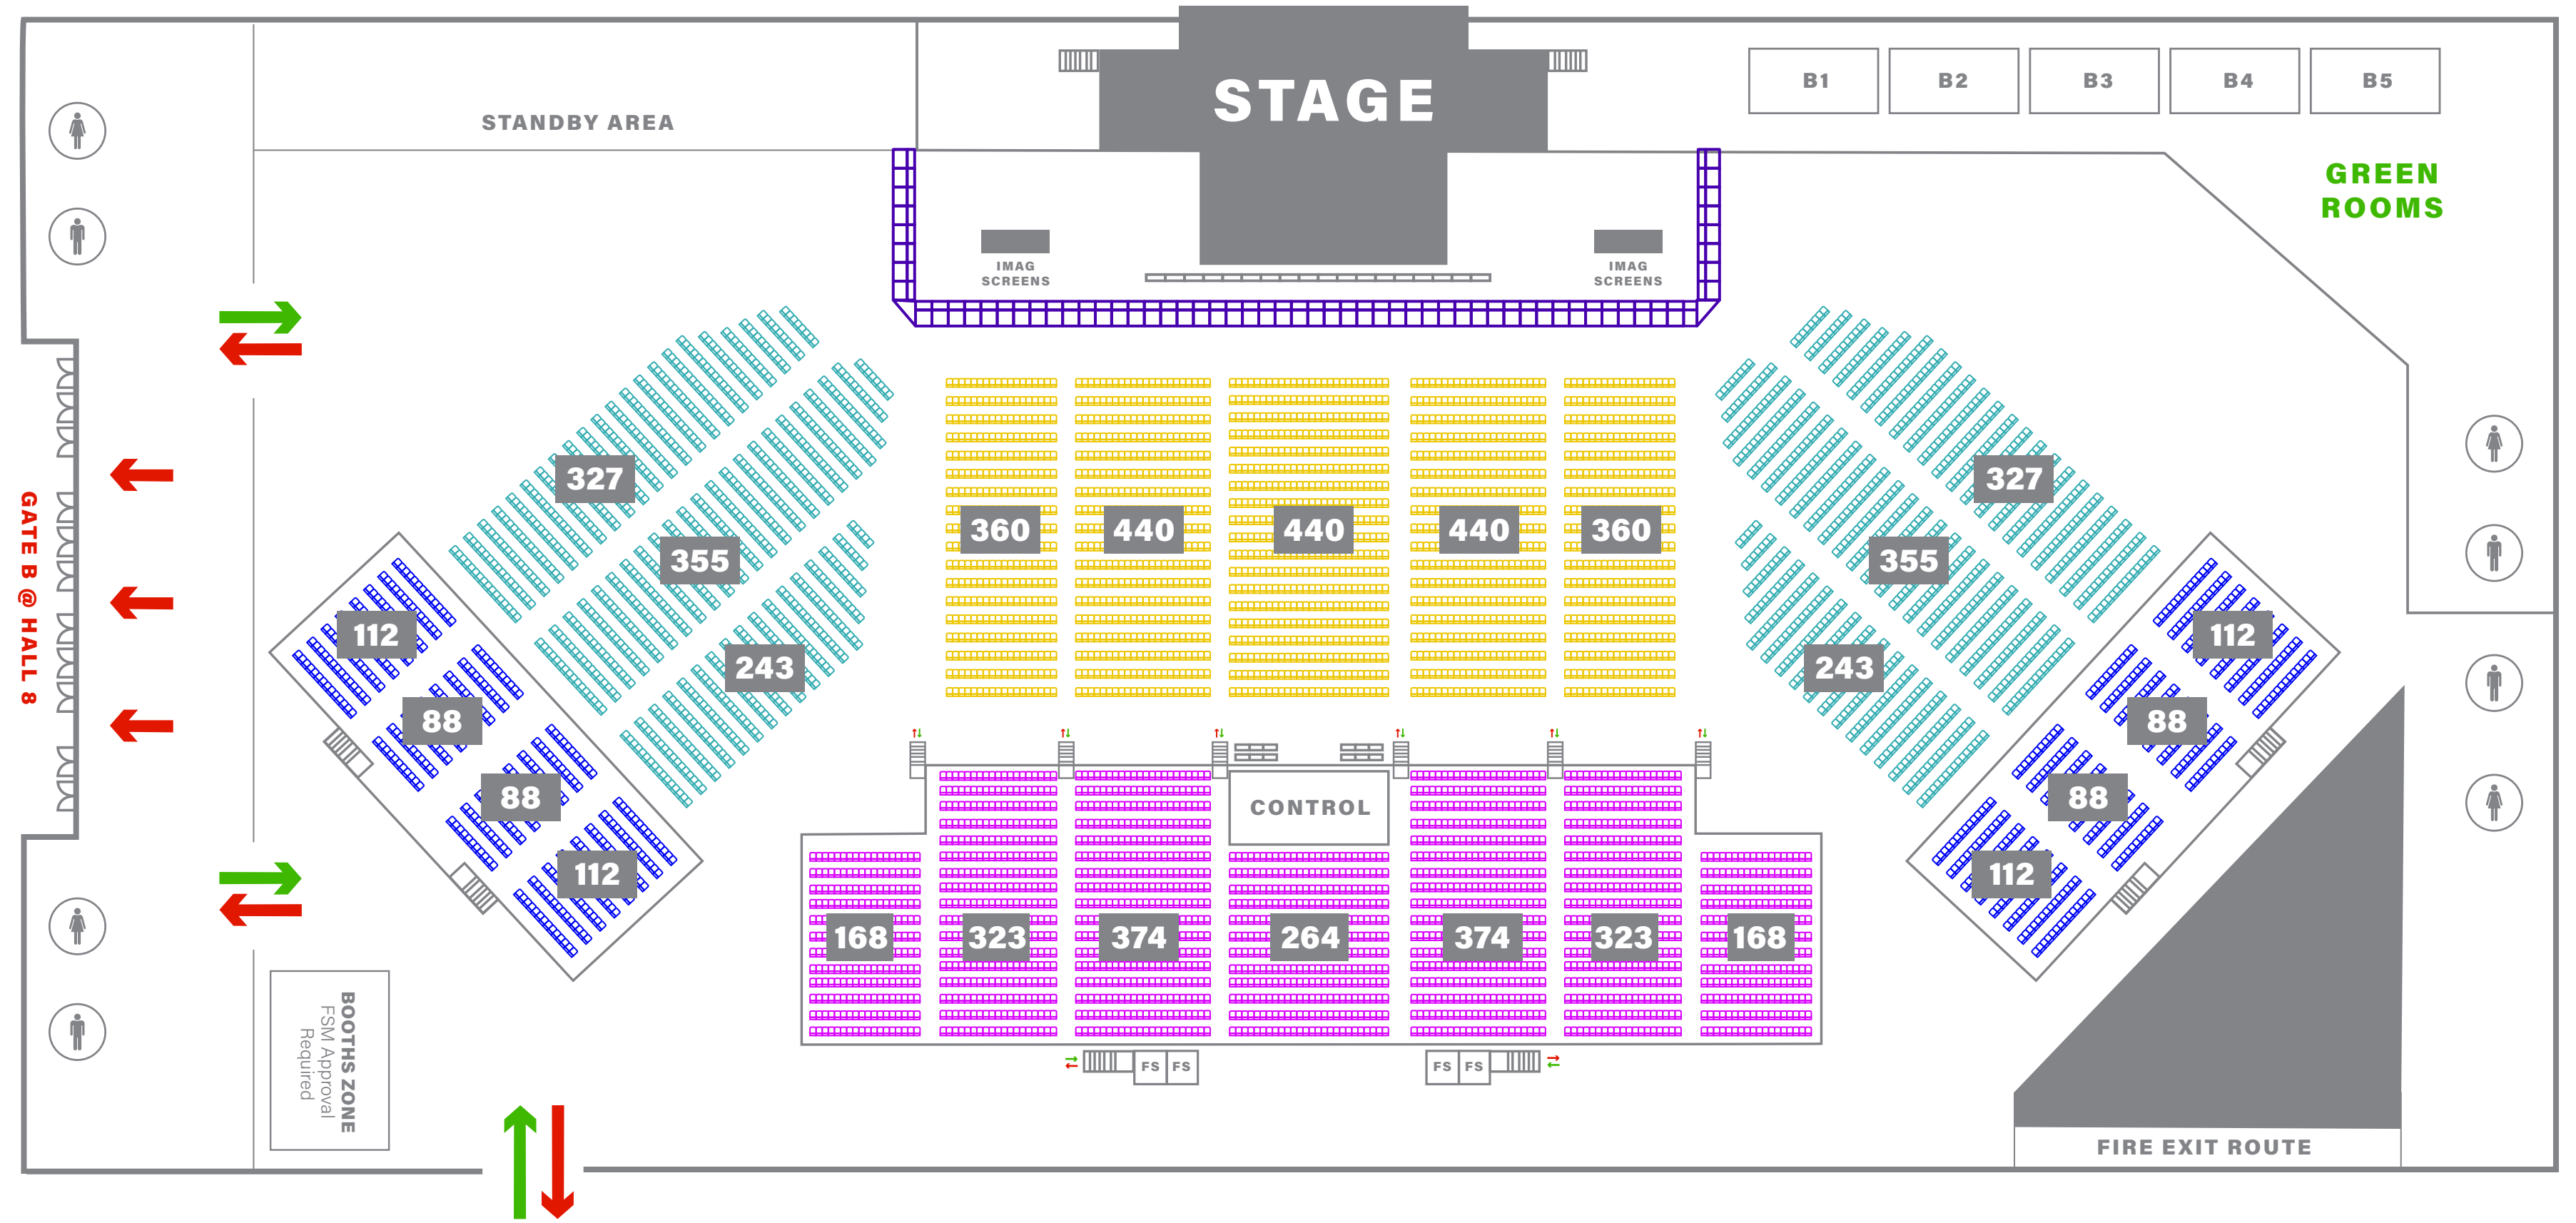

GREEN ROOMS

BACK OF HOUSE

GATE A & GATE B (Hall 7 & Hall 8)

TICKETING & OFFICIAL MERCHANDISE

Standard Setup Floor Plan

FULL HALL SEATING CAPACITY
6,684

THIS WAY TO
HOLDING AREA
@ HALL 7

Half Hall Setup Floor Plan

HALF HALL SEATING CAPACITY

without seats on left and right wings

3,698

THIS WAY TO HOLDING AREA @ HALL 7

SINGAPORE EXPO

Our Partners

Explore our complete roster of preferred hotel partners

HOTELS

Dusit Thani Laguna Singapore

Dusit Thani Laguna Singapore is located within the grounds of the acclaimed Laguna National Golf Resort Club, perfect for golf enthusiasts. It is a 10-minute drive from Singapore Changi Airport and is located near Jewel Changi Airport, Changi Business Park and Singapore EXPO.