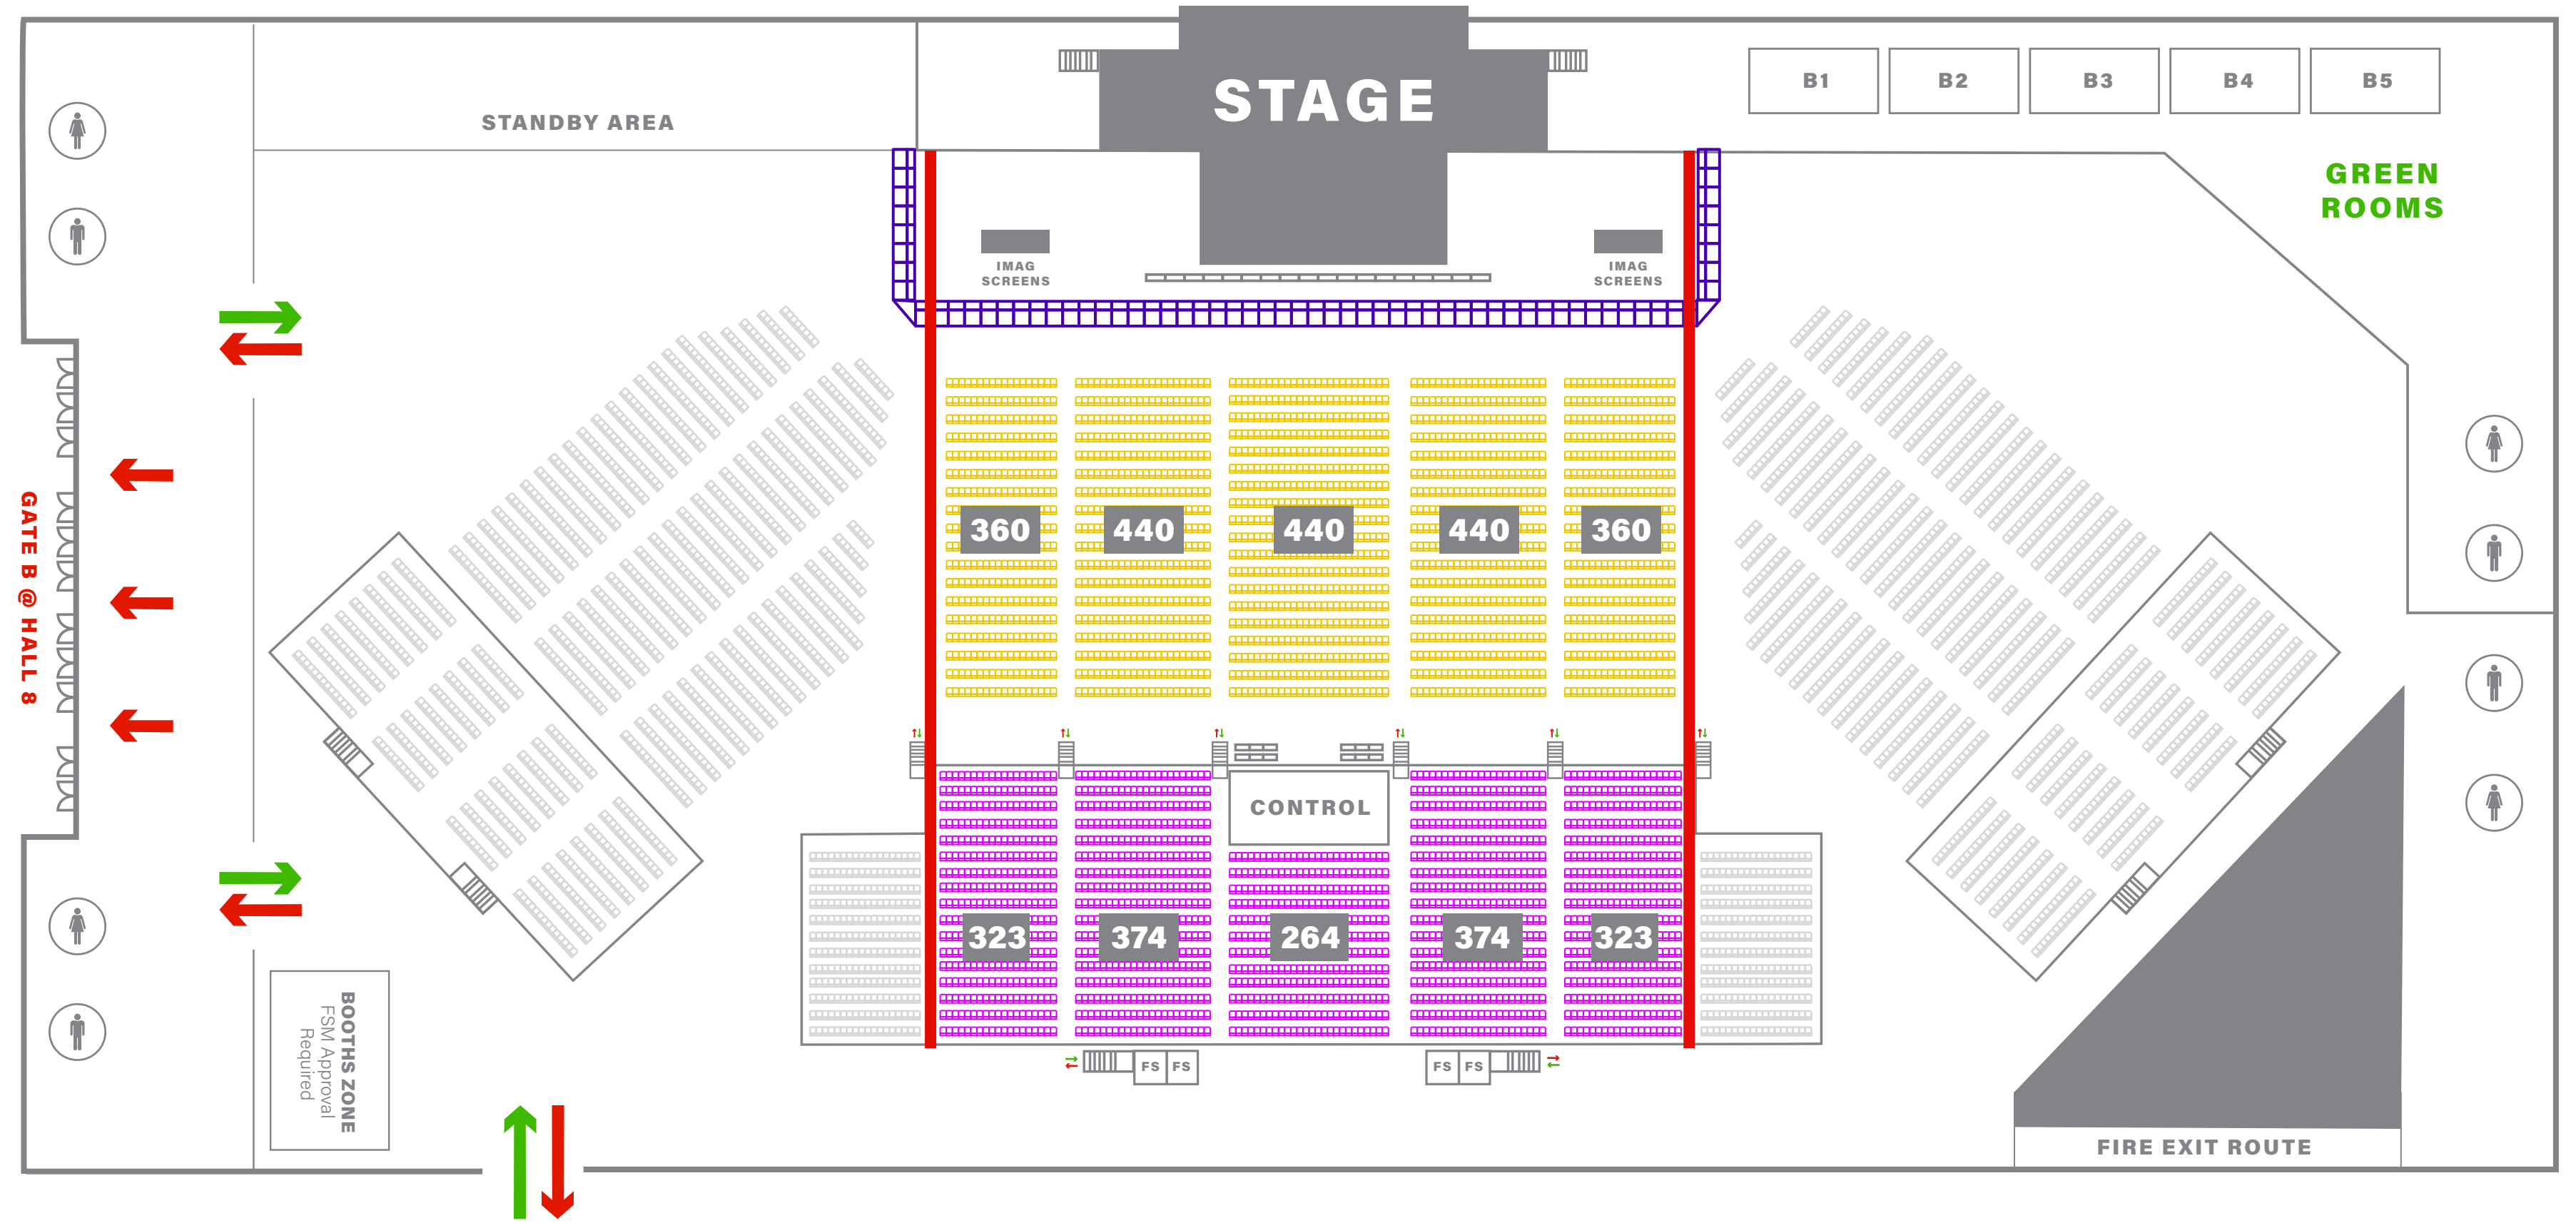

Arena @ EXPO

SETTING
Plug & Play
Concert hall

CAPACITY
Up to 6,684
Persons

STAGE
Versatile
Configurations

BOOKING FEE
Fixed-Rate
Basic Venue Rental

ARENA @ EXPO

Overall Floor Plan

VENUE FACILITIES

GREEN ROOMS

BACK OF HOUSE

GATE A & GATE B (Hall 7 & Hall 8)

TICKETING & OFFICIAL MERCHANDISE

Standard Setup Floor Plan

FULL HALL SEATING CAPACITY
6,684

THIS WAY TO
HOLDING AREA
@ HALL 7

Half Hall Setup Floor Plan

HALF HALL SEATING CAPACITY

without seats on left and right wings

3,698

THIS WAY TO HOLDING AREA @ HALL 7

SINGAPORE EXPO

Our Partners

Explore our complete roster of preferred hotel partners

HOTELS

Dusit Thani Laguna Singapore

Dusit Thani Laguna Singapore is located within the grounds of the acclaimed Laguna National Golf Resort Club, perfect for golf enthusiasts. It is a 10-minute drive from Singapore Changi Airport and is located near Jewel Changi Airport, Changi Business Park and Singapore EXPO.