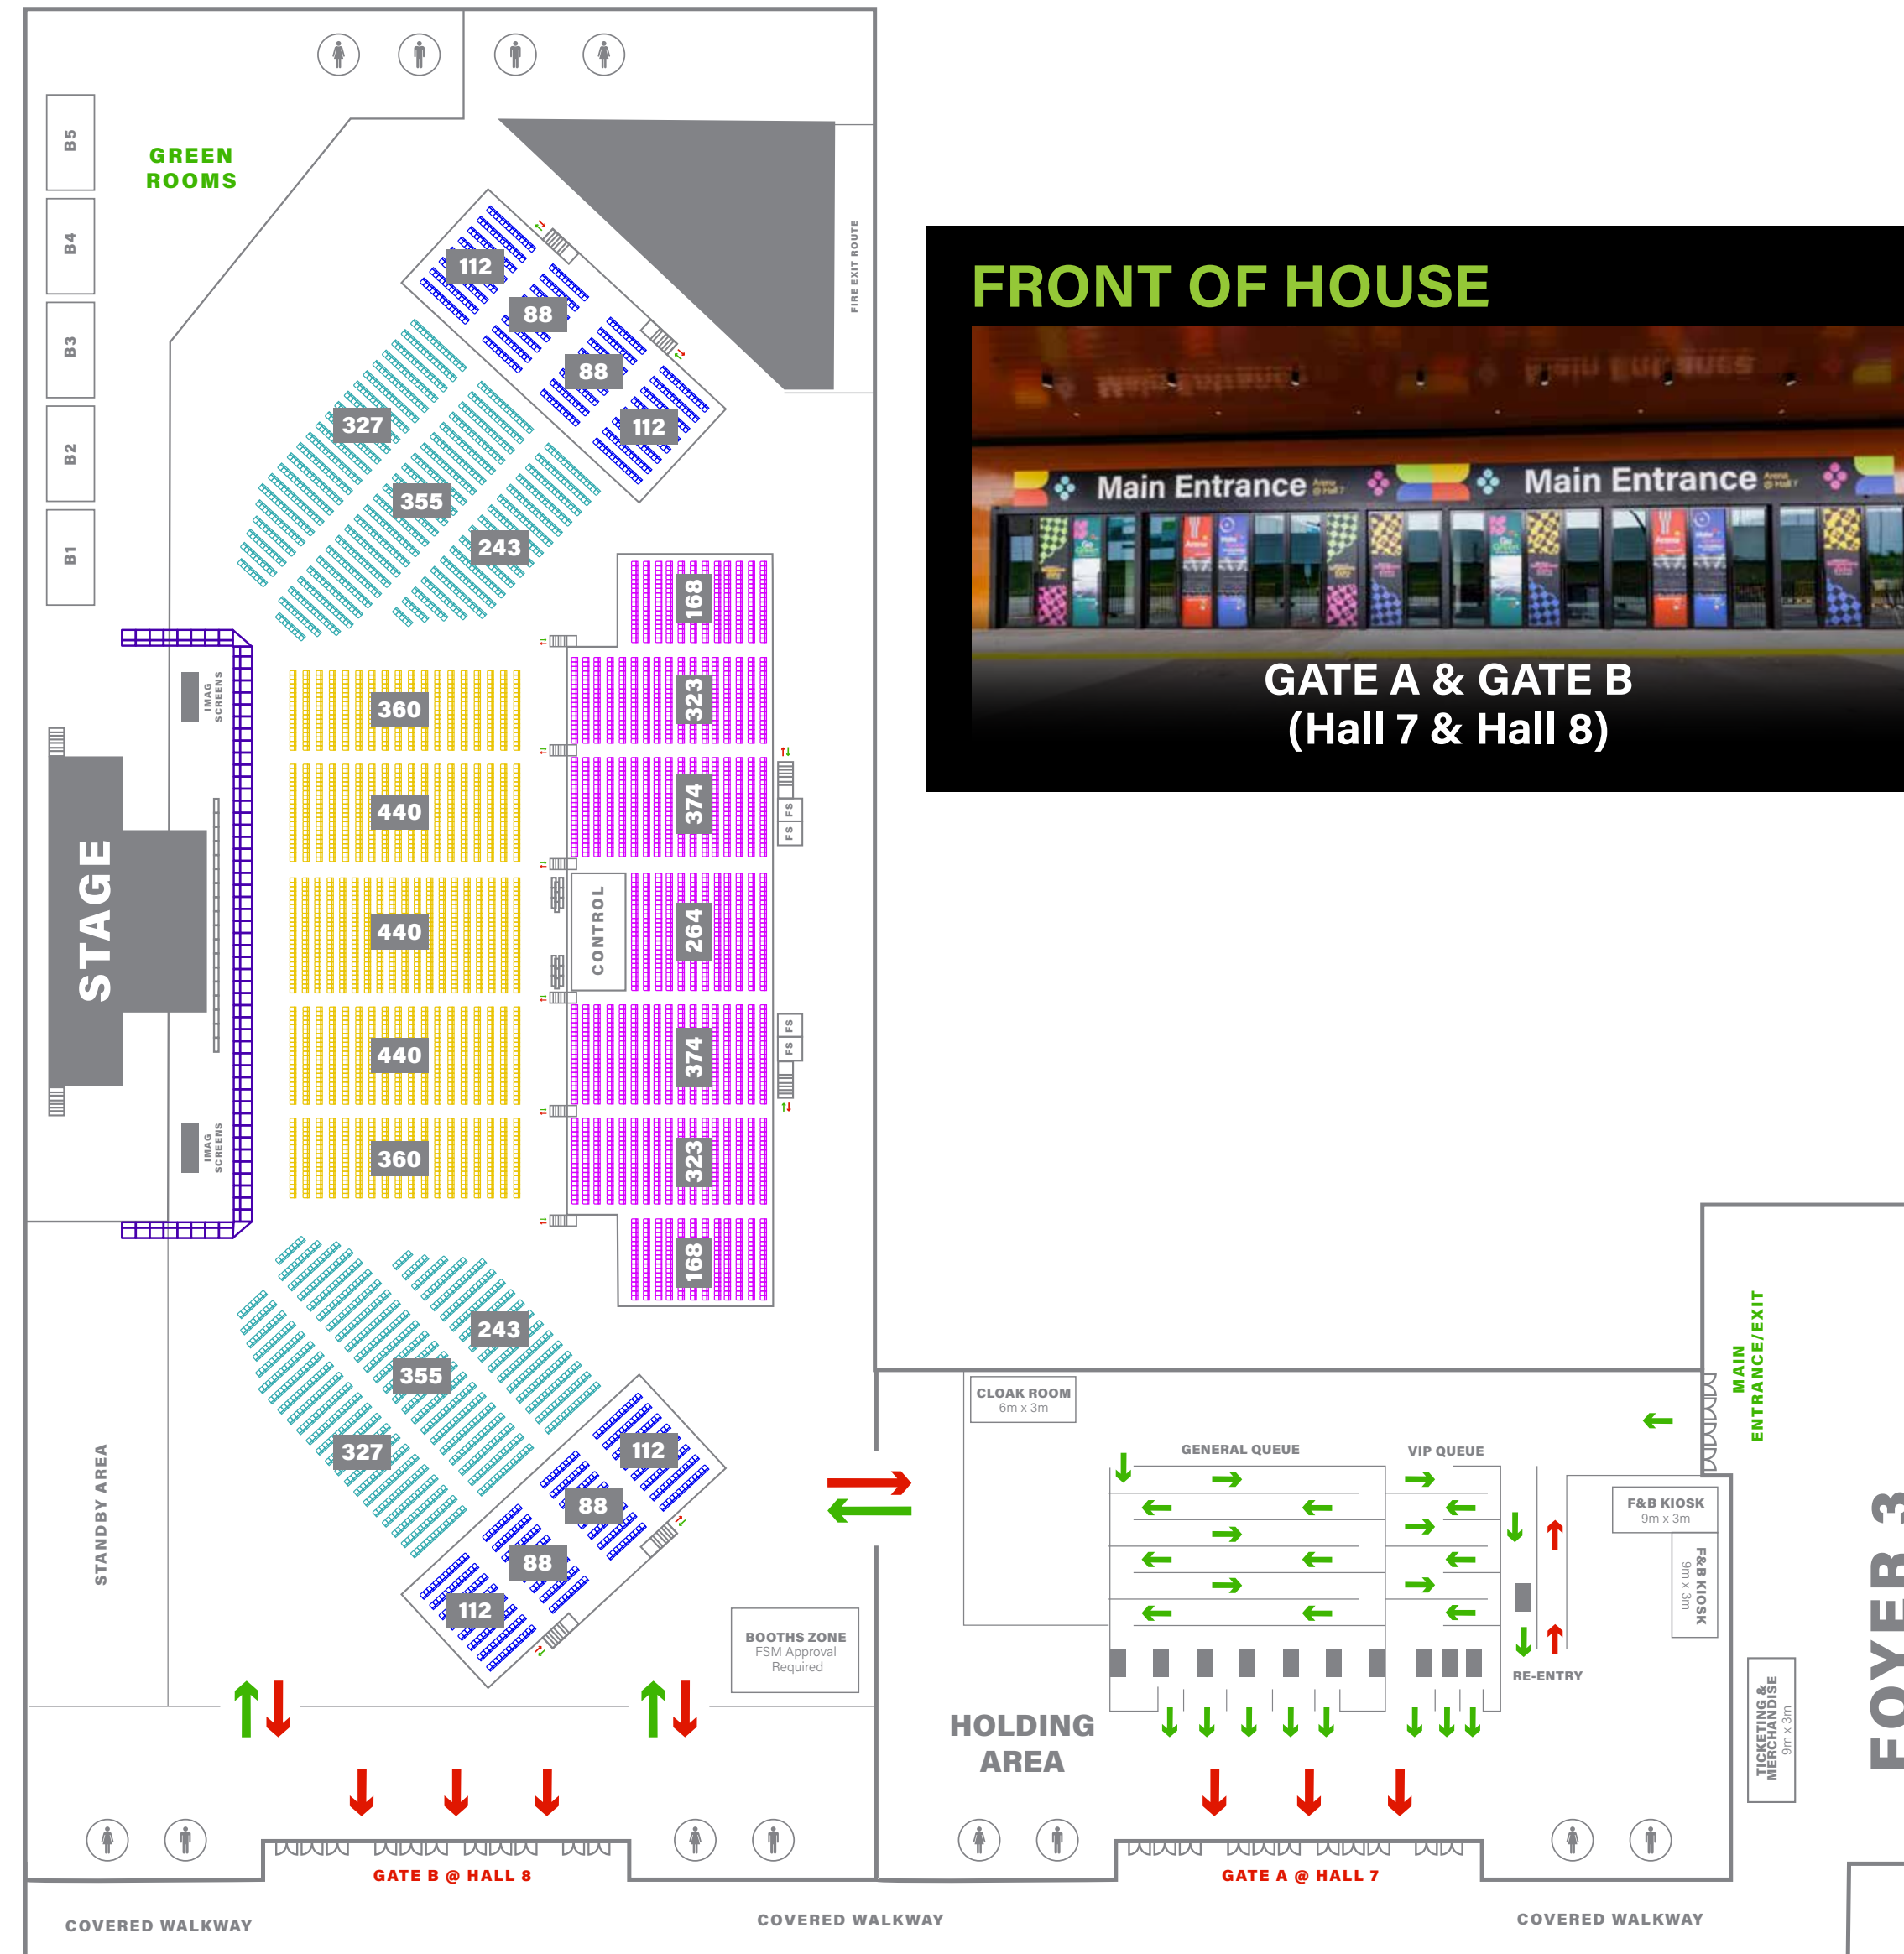

Arena @ EXPO

Multi-purpose concert hall
at Singapore EXPO.

SINGAPORE
EXPO

In Partnership
With **Showtec**
group

MULTI-PURPOSE
CONCERT HALL

With a high-end AV system, this indoor arena is perfect for concerts and lifestyle events.

Arena @ EXPO

SETTING
Plug & Play
Concert hall

CAPACITY
Up to 6,684
Persons

STAGE
Versatile
Configurations

BOOKING FEE
Fixed-Rate
Basic Venue Rental

ARENA @ EXPO

Overall Floor Plan

VENUE FACILITIES

GREEN ROOMS

BACK OF HOUSE

GATE A & GATE B (Hall 7 & Hall 8)

TICKETING & OFFICIAL MERCHANDISE

Standard Setup Floor Plan

FULL HALL SEATING CAPACITY
6,684

THIS WAY TO
HOLDING AREA
@ HALL 7

Half Hall Setup Floor Plan

HALF HALL SEATING CAPACITY

without seats on left and right wings

3,698

THIS WAY TO HOLDING AREA @ HALL 7

SINGAPORE EXPO

Our Partners

Explore our complete roster of preferred hotel partners

HOTELS